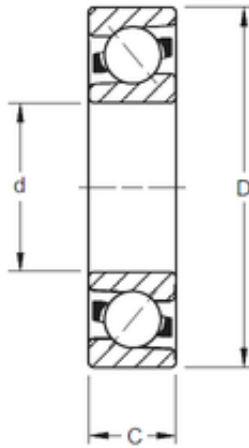

Consolated Bearing CO.,LTD

120 mm x 215 mm x 40 mm TIMKEN 7224WN MBR Angular Contact Ball Bearings

Bearing No. 7224WN MBR

Size	120x215x40 mm
Bore Diameter	120 mm
Outer Diameter	215 mm
Width	40 mm
d	120 mm
D	215 mm
B	40 mm
C	40 mm
Angle (°)	40 °
Weight	6,354 Kg
Basic dynamic load rating (C)	188 kN

7224WN MBR Bearing 2D drawings and 3D CAD models